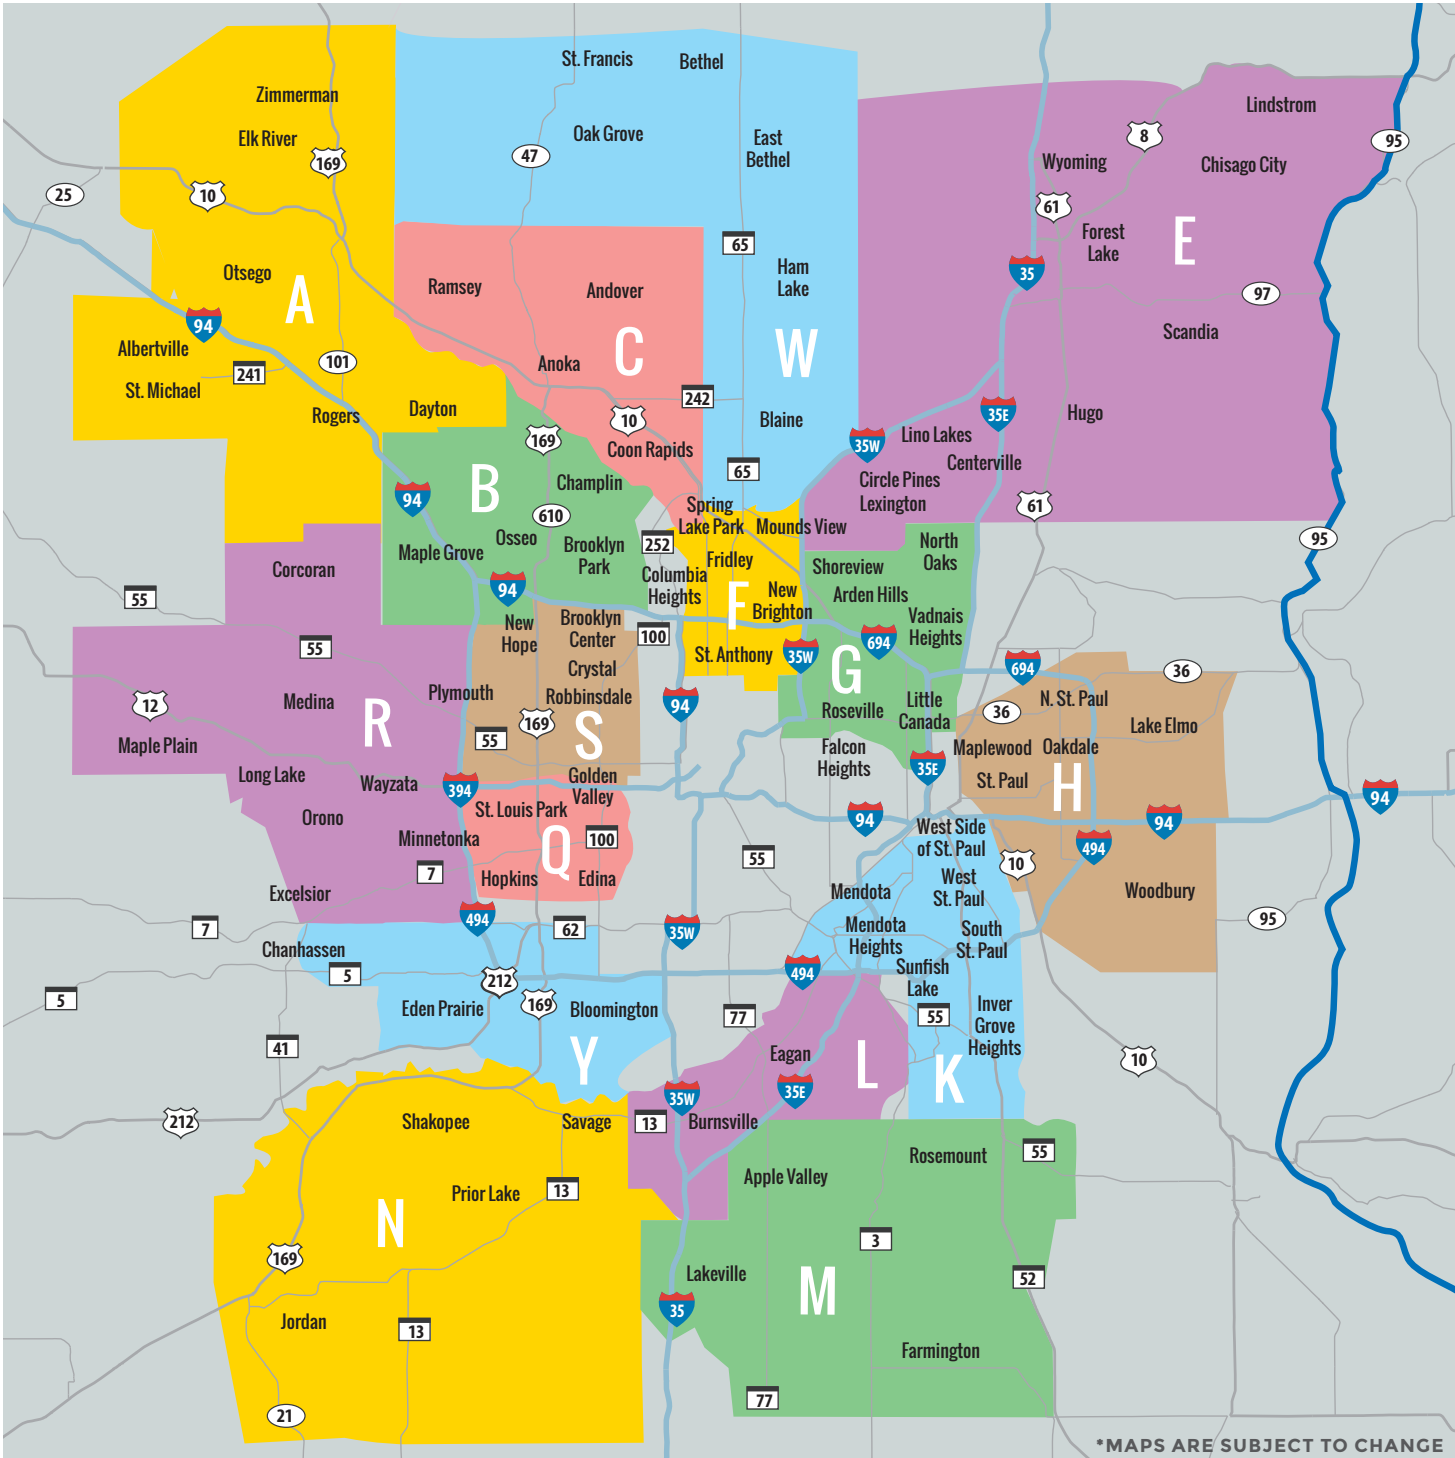

ZONE MAP & DISTRIBUTION

MAILED DIRECTLY TO EVERY HOUSEHOLD!

* MAPS ARE SUBJECT TO CHANGE

CELEBRATING OVER 30 YEARS OF DELIVERING RESULTS!

13700 83rd Way Suite 210 Maple Grove, MN 55369
 P 763-400-7297 F 763-400-7340 lakesmarketinggroup.com
 Clip N Save Twin Cities Clipper CouponsAndBeyond.com