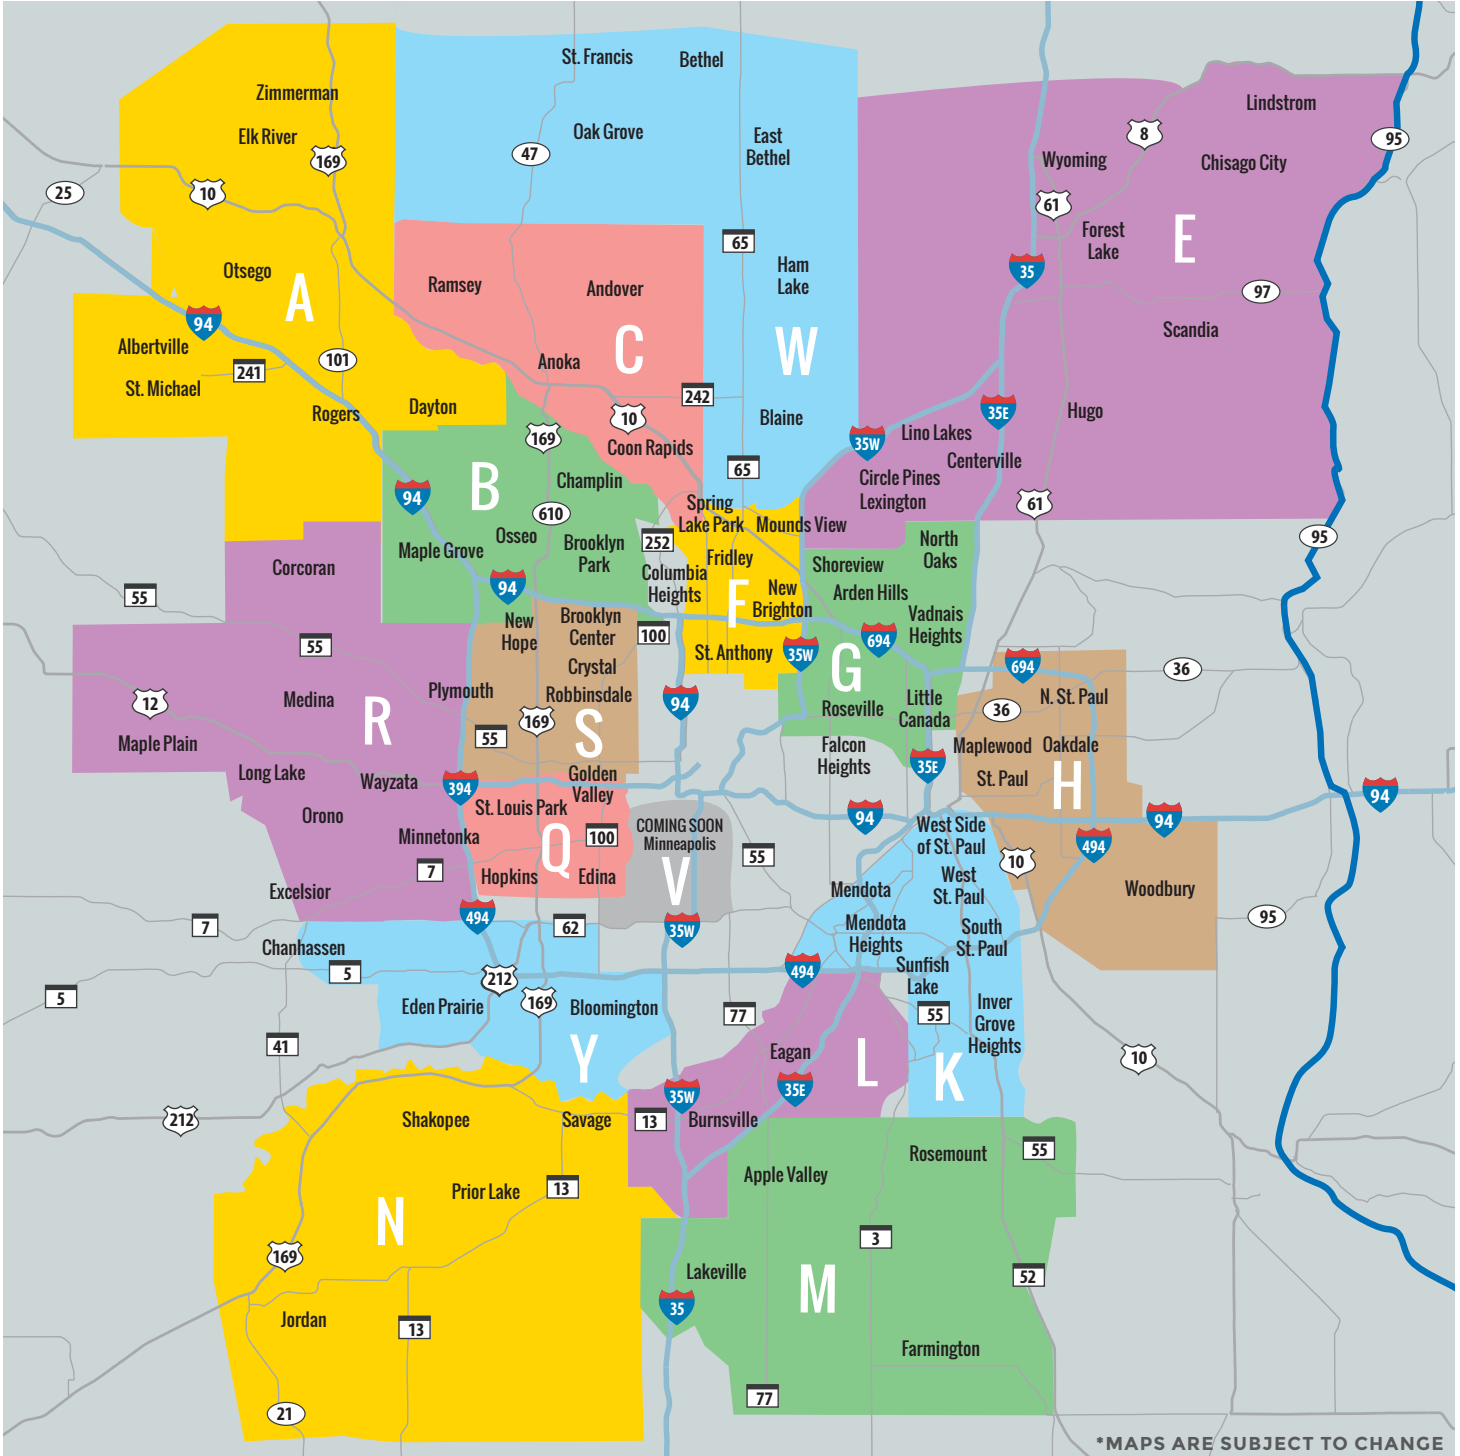

ZONE MAP & DISTRIBUTION

MAILED DIRECTLY TO EVERY HOUSEHOLD!

CELEBRATING OVER 30 YEARS OF DELIVERING RESULTS!

13700 83rd Way Suite 210 Maple Grove, MN 55369
 P 763-400-7297 F 763-400-7340 lakesmarketinggroup.com
 Clip N Save Twin Cities Clipper CouponsAndBeyond.com