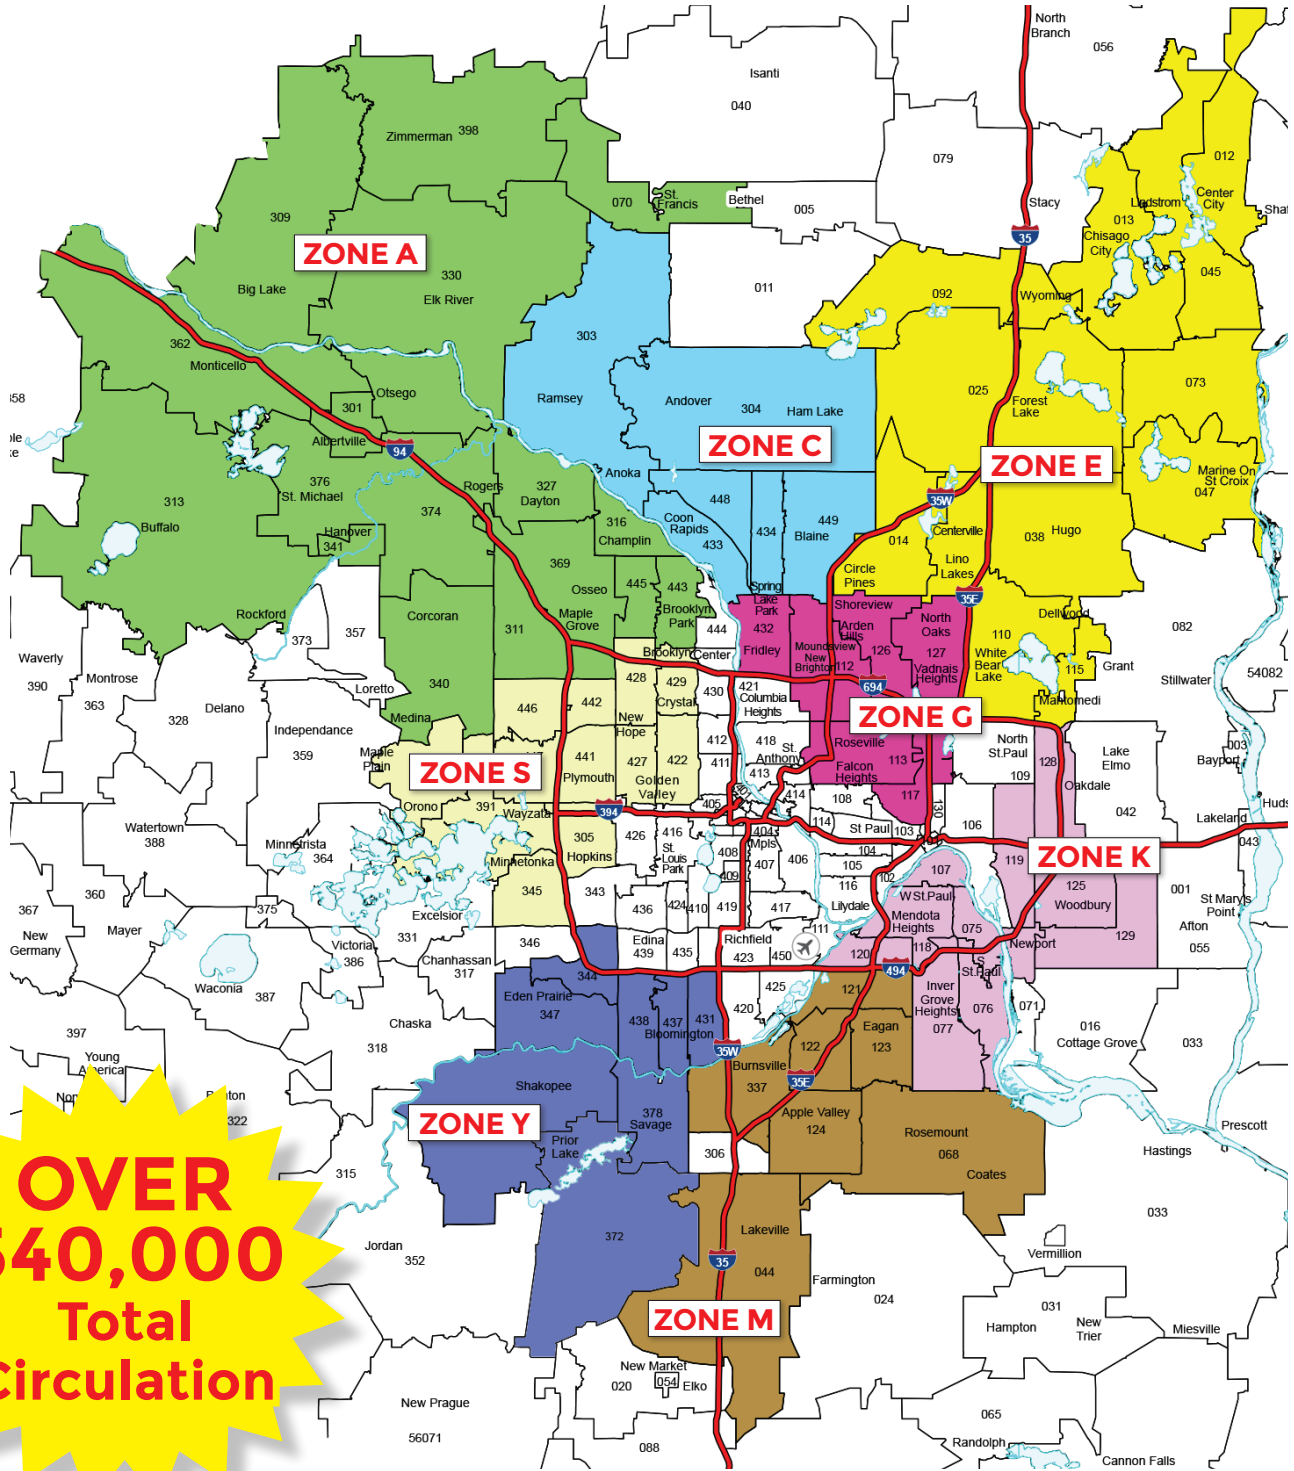

ZONE MAP & DISTRIBUTION

MINNESOTA NICE
MAGAZINE

*MAPS ARE SUBJECT TO CHANGE

CELEBRATING OVER 35 YEARS OF DELIVERING RESULTS!

13700 83rd Way Suite 210 Maple Grove, MN 55369
 P 763-400-7297 F 763-400-7340 lakesmarketinggroup.com
 Minnesota Nice Magazine CouponsAndBeyond.com